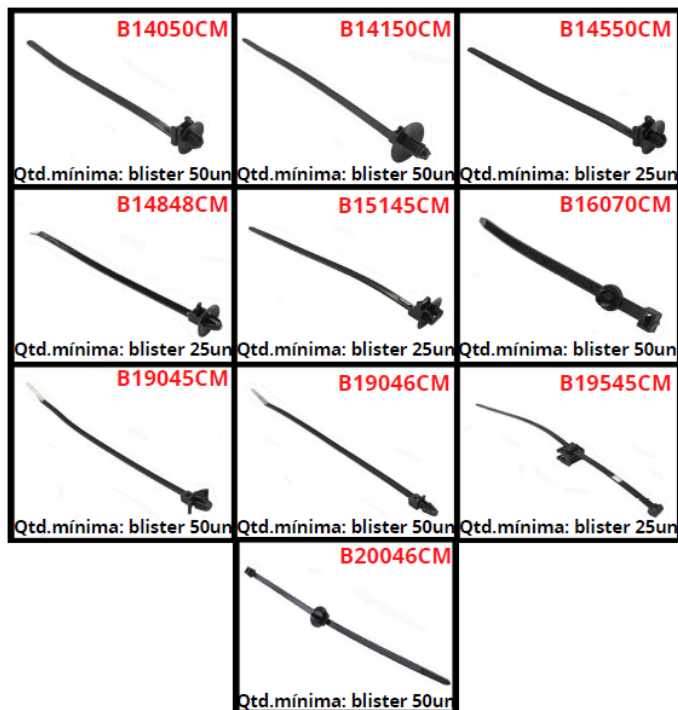

ABRAÇADEIRA PLÁSTICA COM MOLLA DE FIXAÇÃO

REFERÊNCIA RALPI	REFERÊNCIA OE:	MEDIDAS	VEICULOS
B14050CM	6997-71	140x5,0mm	PEUGEOT
B14150CM		141x5,0mm	VÁRIOS MODELOS
B14550CM	8200192003	145x5,0mm	RENAULT
B14848CM	9614248780	148x4,8mm	AUDI-PEUGEOT-CITROËN
B15145CM	24225C9901	151x4,5mm	VÁRIOS MODELOS
B16070CM	82426358 - 93924207	160X7,0mm	IVECO-LANCIA-FIAT
B19045CM		190x4,5mm	VÁRIOS MODELOS
B19046CM	N90060301	190x4,6mm	AUDI
B19545CM	5M0971838	195x4,5mm	VOLKSWAGEN
B20046CM	N90666101	200x4,6mm	VOLKSWAGEN-AUDI